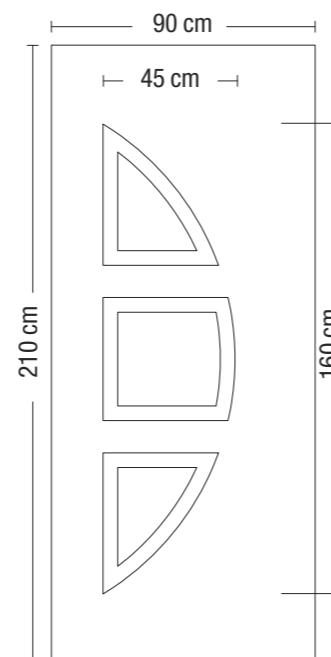

pressed panels
series4200

Panel dimensions / Dimensiuni Model
Dimensions du panneau

P4200

P4202 A

P4202 B22

pressed panels
series4300

Panel dimensions / Dimensiuni Model
Dimensions du panneau

Left image
Main panel: **P4303A**
Imaginea stângă
Panoul principal: **P4303A**
Αριστερή εικόνα
Panneau principal: **P4303A**