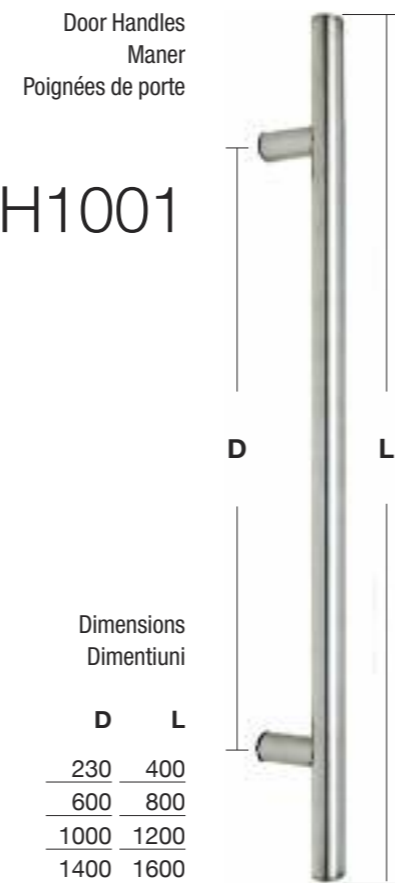

i50

Door Handles
Maner
Poignées de porte

H1001

Dimensions
Dimentioni

| D | L |
|------|------|
| 230 | 400 |
| 600 | 800 |
| 1000 | 1200 |
| 1400 | 1600 |

H1002

Dimensions
Dimentioni

| D | L |
|------|------|
| 360 | 500 |
| 600 | 800 |
| 1000 | 1200 |
| 1200 | 1400 |

inox detailed
panels

Panel dimensions / Dimensiuni Model
Dimensions du panneau

i52

Panel dimensions / Dimensiuni Model
Dimensions du panneau

Panel dimensions / Dimensiuni Model
Dimensions du panneau

inox90

Right image

Main panel: **i91**

Imagine dreaptă

Panoul principal: **i91**

Image de droite

Panneau principal: **i91**

i90

inox
detailed
panels

i91

inox100

Right image

Main panel: **i103**

Imagine dreaptă

Panoul principal: **i103**

Image de droite

Panneau principal: **i103**