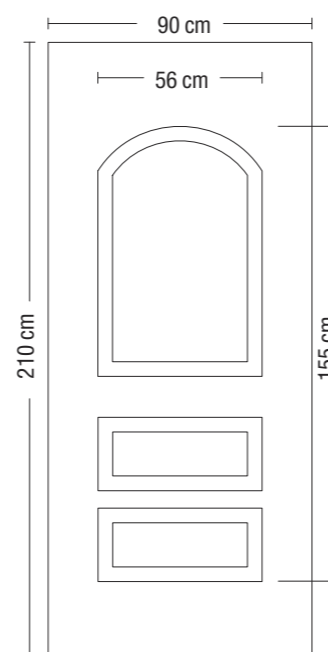

pressed panels
series400

Panel dimensions / Dimensiuni Model
Dimensions du panneau