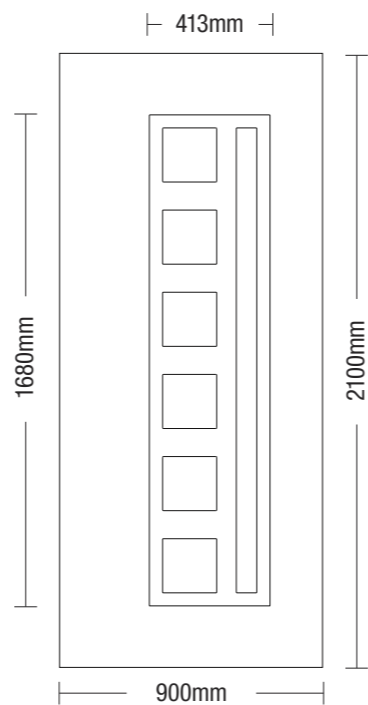

i100

Panel dimensions / Dimensiuni Model
Dimensions du panneau

inox
detailed
panels

i103

Door Handles
Maner
Poignées de porte

H1001

Dimensions
Dimentiuini

| D | L |
|------|------|
| 230 | 400 |
| 600 | 800 |
| 1000 | 1200 |
| 1400 | 1600 |

Panel dimensions / Dimensiuni Model
Dimensions du panneau

i110

Right image
Main panel: i111
Imagine dreaptă
Panoul principal: i111
Image de droite
Panneau principal: i111

inox120

Right image

Main panel: i127

Imagine dreaptă

Panoul principal: i127

Image de droite

Panneau principal: i127

i120

Panel dimensions / Dimensiuni Model
Dimensions du panneau

inox
detailed
panels

i127

Panel dimensions / Dimensiuni Model
Dimensions du panneau

i130

Right image
Main panel: i133
Imagine dreaptă
Panoul principal: i133
Image de droite
Panneau principal: i133

aluset

inox140

Right image

Main panel: **i141**