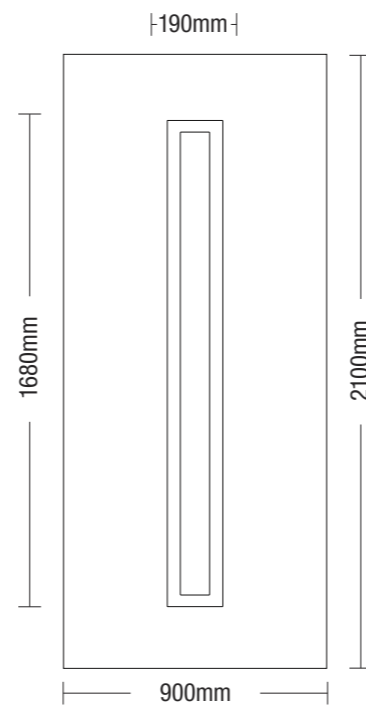

| D | L |
|-----|-----|
| 275 | 470 |

i140

inox
detailed
panels

Panel dimensions / Dimensiuni Model
Dimensions du panneau

i141

inox 150

Right image

Main panel: i155

H1004

Dimensions
Dimentiuini

| D | L |
|-----|-----|
| 275 | 470 |

i150

inox
detailed
panels

Panel dimensions / Dimensiuni Model
Dimensions du panneau

i155

inox 160

Panel dimensions / Dimensiuni Model
Dimensions du panneau

inox
detailed
panels

i236

inox240

Right image
Main panel: i243
Imagine dreaptă
Panoul principal: i243
Image de droite
Panneau principal: i243

i240

Panel dimensions / Dimensiuni Model
Dimensions du panneau

Right image

Main panel: i281

Imagine dreaptă

Panoul principal: i281

Image de droite

Panneau principal: i281

i280

Panel dimensions / Dimensiuni Model
Dimensions du panneau