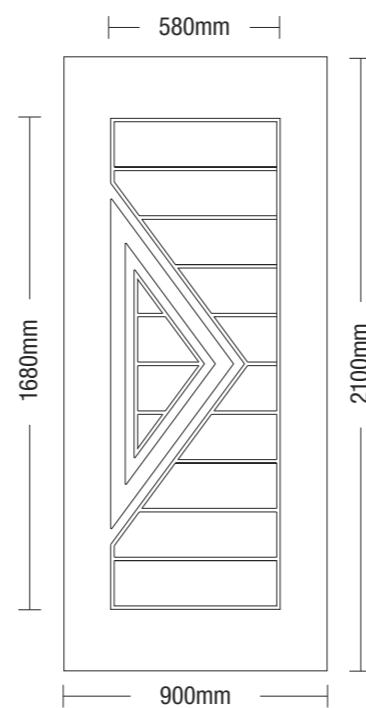

Right image

Side panel: **i051**, Main panel: **i11**

Imagine dreaptă

Panoul lateral: **i051**, Panoul principal: **i11**

Image de droite

Panneau latéral: **i051**, Panneau principal: **i11**

i10

Panel dimensions / Dimensiuni Model
Dimensions du panneau

inox detailed
panels

i11

inox20

Right image

Side panel: **i256**, Main panel: **i26**

Imagine dreaptă

Panoul lateral: **i256**, Panoul principal: **i26**

Image de droite

Panneau latéral: **i256**, Panneau principal: **i26**

i20

Panel dimensions / Dimensiuni Model
Dimensions du panneau

inox detailed
panels

i26

inox30

Right image

Main panel: i34

H1002

Dimensions
Dimentiuini

| D | L |
|------|------|
| 360 | 500 |
| 600 | 800 |
| 1000 | 1200 |
| 1200 | 1400 |

inox
detailed
panels

Panel dimensions / Dimensiuni Model
Dimensions du panneau

i30

i34

inox40