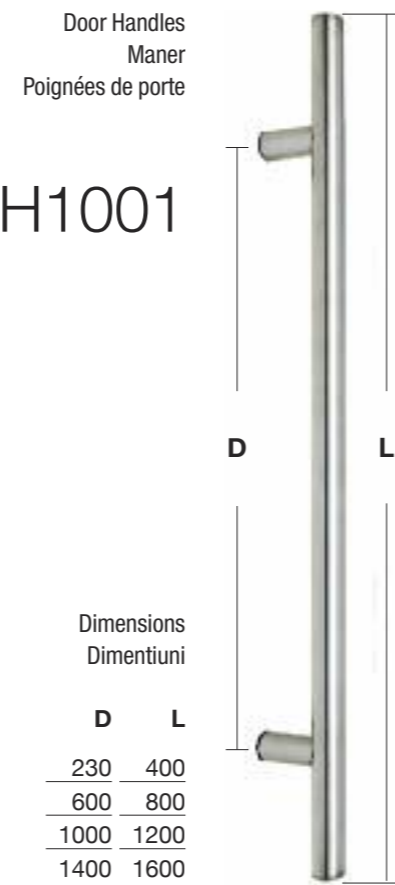

i210

Panel dimensions / Dimensiuni Model
Dimensions du panneau

inox detailed
panels

i211

i220

inox detailed
panels

Panel dimensions / Dimensiuni Model
Dimensions du panneau

i221

inox230

Right image

Main panel: i236

Imagine dreaptă

Panoul principal: i236

Image de droite

Panneau principal: i236

i230

Panel dimensions / Dimensiuni Model
Dimensions du panneau

inox
detailed
panels

i236

inox240

Right image
Main panel: i243
Imagine dreaptă
Panoul principal: i243
Image de droite
Panneau principal: i243

i240

Panel dimensions / Dimensiuni Model
Dimensions du panneau

inox
detailed
panels

i243

inox250

Right image

Side panel: **i261**, Main panel: **i251**

Imagine dreaptă

Panoul lateral: **i261**, Panoul principal: **i251**

Image de droite