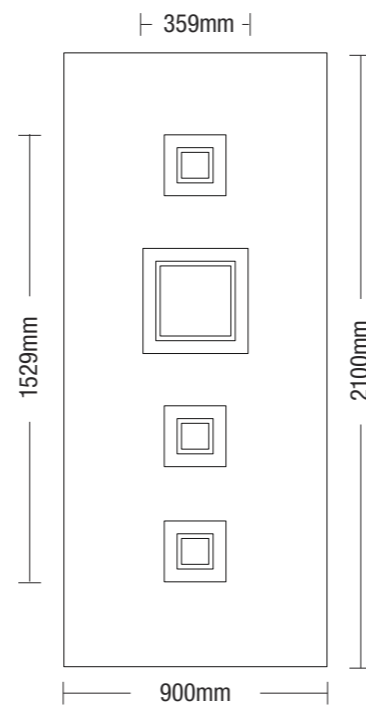

H1001

Dimensions
Dimentiuini

| D | L |
|------|------|
| 230 | 400 |
| 600 | 800 |
| 1000 | 1200 |
| 1400 | 1600 |

Panel dimensions / Dimensiuni Model
Dimensions du panneau

iM10

Right image
Side panel: **M11**, Main panel: **M11**
Imagine dreaptă
Panoul lateral: **M11**, Panoul principal: **M11**
Image de droite
Panneau latéral: **M11**, Panneau principal: **M11**

M70

Panel dimensions / Dimensiuni Model
Dimensions du panneau

inox
detailed
panels

M73

inoxM80

Right image

Main panel: **M84**

Imagine dreaptă

Panel dimensions / Dimensiuni Model
Dimensions du panneau

M80

Right image
Main panel: **M84**
Imagine dreaptă
Panoul principal: **M84**
Image de droite
Panneau principal: **M84**

inoxM100

Right image

Main panel: **M104**

Imagine dreaptă

Panoul principal: **M104**

Image de droite

Panneau principal: **M104**

M100

inox
detailed
panels

Panel dimensions / Dimensiuni Model
Dimensions du panneau

M104