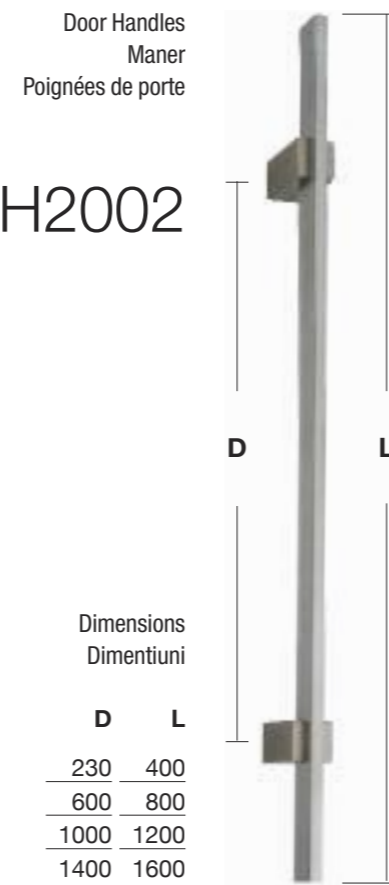

Panel dimensions / Dimensiuni Model
Dimensions du panneau

inox
detailed
panels

i236

inox240

Right image
Main panel: i243
Imagine dreaptă
Panoul principal: i243
Image de droite
Panneau principal: i243

i240

Panel dimensions / Dimensiuni Model
Dimensions du panneau

inox
detailed
panels

i243

inox250

Right image

Side panel: **i261**, Main panel: **i251**

Imagine dreaptă

Panoul lateral: **i261**, Panoul principal: **i251**

Image de droite

Panneau latéral: **i261**, Panneau principal: **i251**

i250

Panel dimensions / Dimensiuni Model
Dimensions du panneau

inox
detailed
panels

i251

i260

Panel dimensions / Dimensiuni Model
Dimensions du panneau

inox detailed
panels

i261

inox270

Right image

Main panel: i271

Imagine dreaptă

Panoul principal: i271

Image de droite