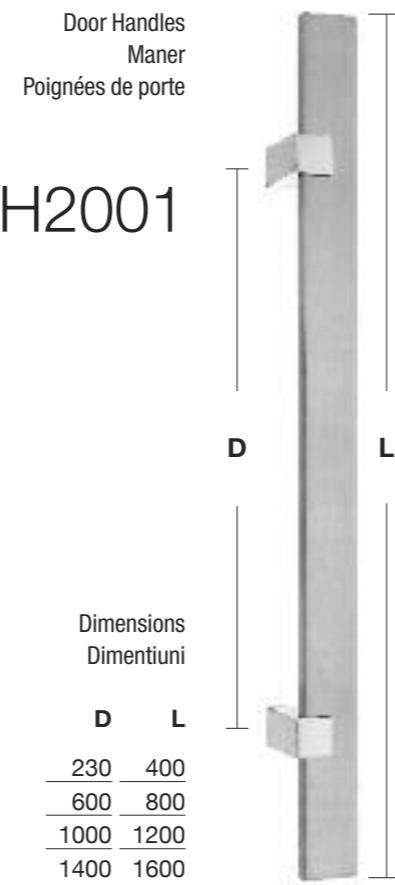

H1001

Dimensions
Dimentiuini

| D | L |
|------|------|
| 230 | 400 |
| 600 | 800 |
| 1000 | 1200 |
| 1400 | 1600 |

Panel dimensions / Dimensiuni Model
Dimensions du panneau

iM10

Right image
Side panel: **M11**, Main panel: **M11**
Imagine dreaptă
Panoul lateral: **M11**, Panoul principal: **M11**
Image de droite
Panneau latéral: **M11**, Panneau principal: **M11**

Panel dimensions / Dimensiuni Model
Dimensions du panneau

inox
detailed
panels

M22

inoxM70

Right image
Main panel: **M70**
Imagine dreaptă
Panoul principal: **M70**
Image de droite
Panneau principal: **M70**

M70

Panel dimensions / Dimensiuni Model
Dimensions du panneau

inox
detailed
panels

M73

inoxM80

Right image

Main panel: **M84**

Imagine dreaptă