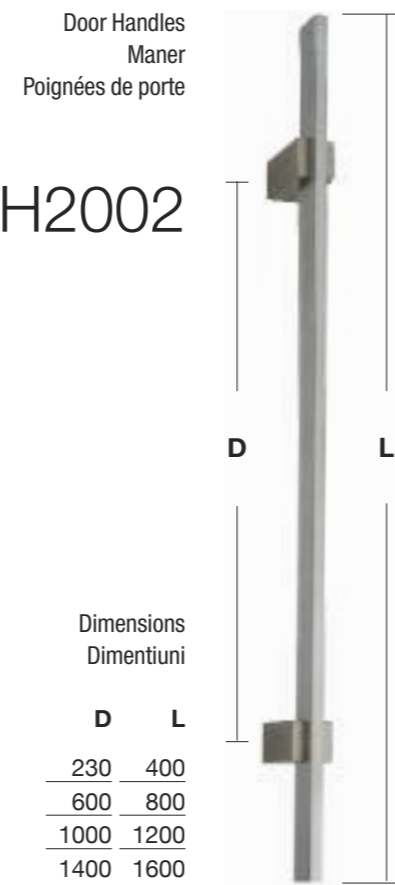

i100

Panel dimensions / Dimensiuni Model
Dimensions du panneau

inox
detailed
panels

i103

Door Handles
Maner
Poignées de porte

H1001

Dimensions
Dimentiuini

| D | L |
|------|------|
| 230 | 400 |
| 600 | 800 |
| 1000 | 1200 |
| 1400 | 1600 |

Panel dimensions / Dimensiuni Model
Dimensions du panneau

i110

Right image
Main panel: i111
Imagine dreaptă
Panoul principal: i111
Image de droite
Panneau principal: i111

inox120

Right image

Main panel: i127

Imagine dreaptă

Panoul principal: i127

Image de droite

Panneau principal: i127

i120

Panel dimensions / Dimensiuni Model
Dimensions du panneau

inox
detailed
panels

i127

Panel dimensions / Dimensiuni Model
Dimensions du panneau

i130

Right image
Main panel: i133
Imagine dreaptă
Panoul principal: i133
Image de droite
Panneau principal: i133

aluset

inox140

Right image

Main panel: **i141**