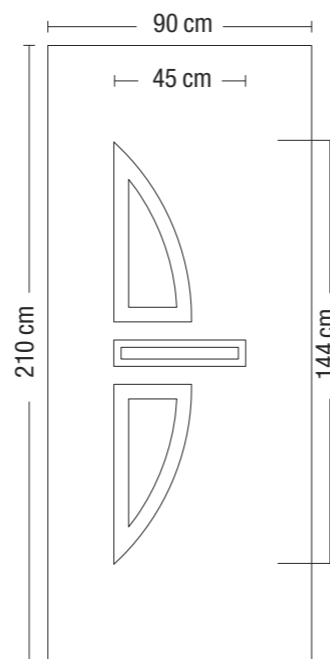

pressed panels
series4200

Panel dimensions / Dimensiuni Model
Dimensions du panneau

P4200

P4202 A

P4202 B22

pressed panels
series4300

Panel dimensions / Dimensiuni Model
Dimensions du panneau

Left image
Main panel: **P4303A**
Imaginea stângă
Panoul principal: **P4303A**
Αριστερή εικόνα
Panneau principal: **P4303A**