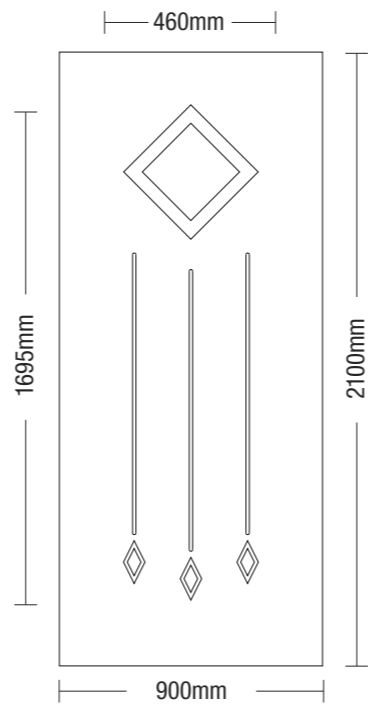

Panel dimensions / Dimensiuni Model
Dimensions du panneau

i160

inox
detailed
panels

i163

inox170

Right image

Side panel: **i1752**, Main panel: **i173**

Imagine dreaptă

i200

Panel dimensions / Dimensiuni Model
Dimensions du panneau

inox
detailed
panels

i201

Door Handles
Maner
Poignées de porte

H1001

Dimensions
Dimentiuini

| D | L |
|------|------|
| 230 | 400 |
| 600 | 800 |
| 1000 | 1200 |
| 1400 | 1600 |

i210

Panel dimensions / Dimensiuni Model
Dimensions du panneau

inox detailed
panels

i211

i220

inox detailed
panels

Panel dimensions / Dimensiuni Model
Dimensions du panneau

i221

Panel dimensions / Dimensiuni Model
Dimensions du panneau

inox
detailed
panels

i236

inox240

Right image
Main panel: i243
Imagine dreaptă
Panoul principal: i243
Image de droite
Panneau principal: i243

i240

Panel dimensions / Dimensiuni Model
Dimensions du panneau