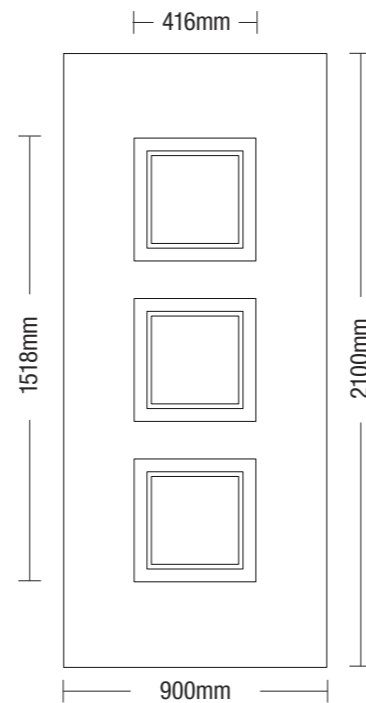

H1001

Dimensions
Dimentiuini

| D | L |
|------|------|
| 230 | 400 |
| 600 | 800 |
| 1000 | 1200 |
| 1400 | 1600 |

Panel dimensions / Dimensiuni Model
Dimensions du panneau

iM10

Right image
Side panel: **M11**, Main panel: **M11**
Imagine dreaptă
Panoul lateral: **M11**, Panoul principal: **M11**
Image de droite
Panneau latéral: **M11**, Panneau principal: **M11**

Panel dimensions / Dimensiuni Model
Dimensions du panneau

inox
detailed
panels

M22

inoxM70

Right image
Main panel: **M70**
Imagine dreaptă
Panoul principal: **M70**
Image de droite
Panneau principal: **M70**

M70

Panel dimensions / Dimensiuni Model
Dimensions du panneau

inox
detailed
panels

M73

inoxM80

Right image

Main panel: **M84**

Imagine dreaptă

Panel dimensions / Dimensiuni Model
Dimensions du panneau

M80

Right image
Main panel: **M84**
Imagine dreaptă
Panoul principal: **M84**
Image de droite
Panneau principal: **M84**

inoxM100

Right image

Main panel: **M104**