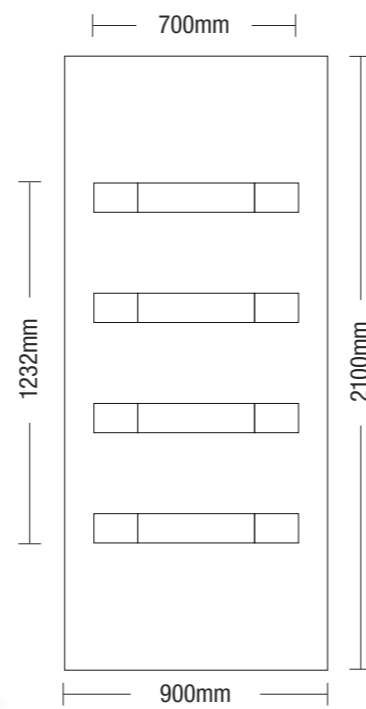

H1302

Panel dimensions / Dimensiuni Model
Dimensions du panneau