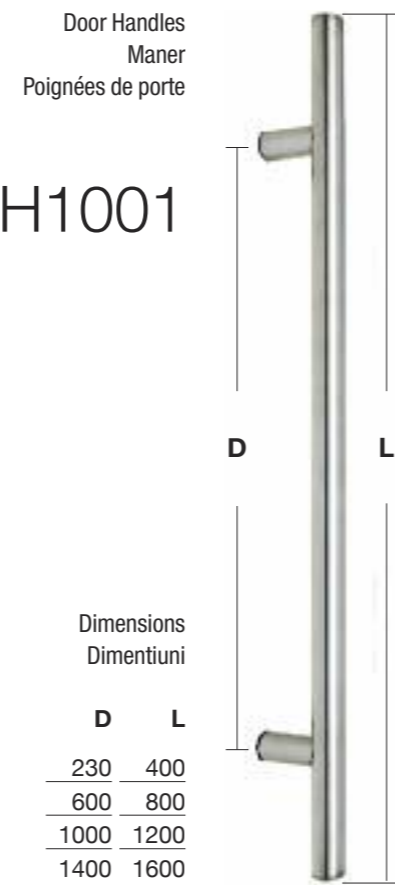

i200

Panel dimensions / Dimensiuni Model
Dimensions du panneau

inox
detailed
panels

i201

Door Handles
Maner
Poignées de porte

H1001

Dimensions
Dimentiuini

| D | L |
|------|------|
| 230 | 400 |
| 600 | 800 |
| 1000 | 1200 |
| 1400 | 1600 |

i210

Panel dimensions / Dimensiuni Model
Dimensions du panneau

inox detailed
panels

i211

i220

inox detailed
panels

Panel dimensions / Dimensiuni Model
Dimensions du panneau

i221

inox230

Right image

Main panel: i236

Imagine dreaptă

Panoul principal: i236

Image de droite

Panneau principal: i236

i230

Panel dimensions / Dimensiuni Model
Dimensions du panneau

inox
detailed
panels

i236

inox240

Right image
Main panel: i243
Imagine dreaptă
Panoul principal: i243
Image de droite
Panneau principal: i243

i240

Panel dimensions / Dimensiuni Model
Dimensions du panneau