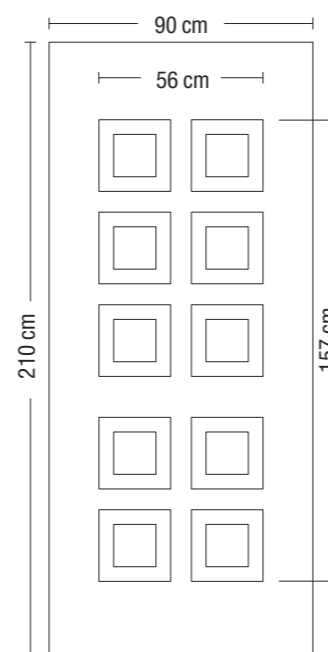

pressed panels
series200

Panel dimensions / Dimensiuni Model
Dimensions du panneau