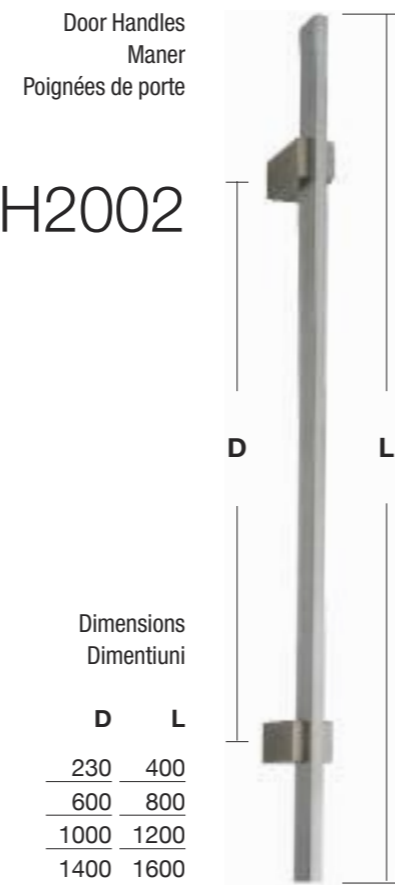

Panel dimensions / Dimensiuni Model
Dimensions du panneau

inox
detailed
panels

i236

inox240

Right image
Main panel: i243
Imagine dreaptă
Panoul principal: i243
Image de droite
Panneau principal: i243

i240

Panel dimensions / Dimensiuni Model
Dimensions du panneau

inox
detailed
panels

i243

inox250

Right image

Side panel: **i261**, Main panel: **i251**

Imagine dreaptă

Panoul lateral: **i261**, Panoul principal: **i251**

Image de droite

Panneau latéral: **i261**, Panneau principal: **i251**

i250

Panel dimensions / Dimensiuni Model
Dimensions du panneau

inox
detailed
panels

i251

i260

Panel dimensions / Dimensiuni Model
Dimensions du panneau