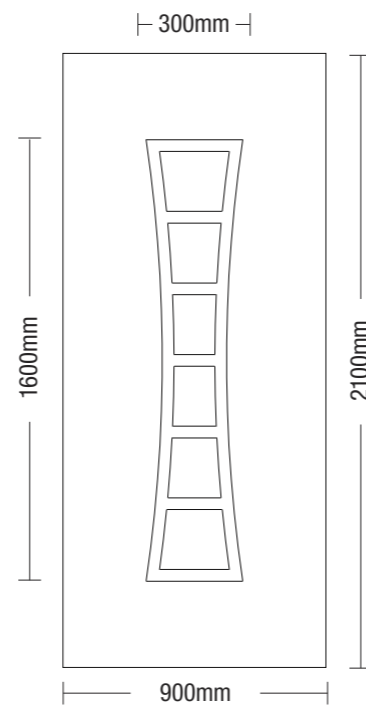

Panel dimensions / Dimensiuni Model
Dimensions du panneau

i160

inox
detailed
panels

i163

inox170

Right image

Side panel: **i1752**, Main panel: **i173**

Imagine dreaptă

i200

Panel dimensions / Dimensiuni Model
Dimensions du panneau

inox
detailed
panels

i201

Door Handles
Maner
Poignées de porte

H1001

Dimensions
Dimentiuini

| D | L |
|------|------|
| 230 | 400 |
| 600 | 800 |
| 1000 | 1200 |
| 1400 | 1600 |

i210

Panel dimensions / Dimensiuni Model
Dimensions du panneau

inox detailed
panels

i211

i220

inox detailed
panels

Panel dimensions / Dimensiuni Model
Dimensions du panneau

i221

Panel dimensions / Dimensiuni Model
Dimensions du panneau

inox
detailed
panels

i236

inox240

Right image
Main panel: i243
Imagine dreaptă
Panoul principal: i243
Image de droite
Panneau principal: i243

i240

Panel dimensions / Dimensiuni Model
Dimensions du panneau