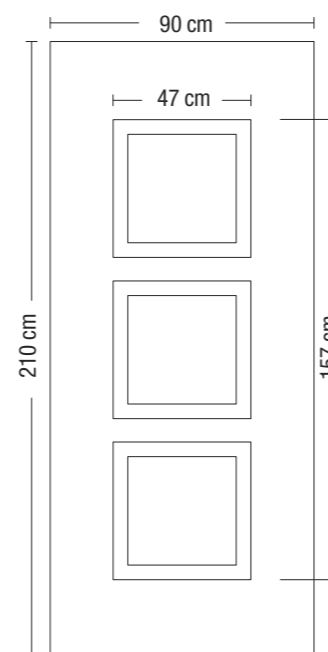

pressed panels
series 700

Panel dimensions / Dimensiuni Model
Dimensions du panneau