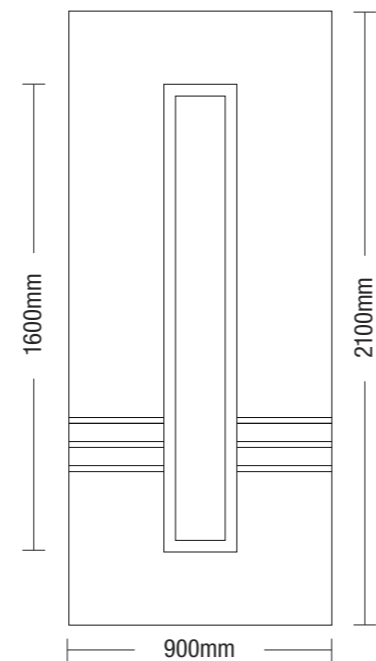

| D | L |
|------|------|
| 230 | 400 |
| 600 | 800 |
| 1000 | 1200 |
| 1400 | 1600 |

Panel dimensions / Dimensiuni Model
Dimensions du panneau

i400

Right image
Main panel: i401
Imagine dreaptă
Panoul principal: i401
Image de droite
Panneau principal: i401

i730

i722

Panel dimensions / Dimensiuni Model
Dimensions du panneau

Panel dimensions / Dimensiuni Model
Dimensions du panneau

i735

inox740

Right image

Side panel: **i7451**, Main panel: **i741**

Imagine dreaptă

Panoul lateral: **i7451**, Panoul principal: **i741**

Image de droite

Panneau latéral: **i7451**, Panneau principal: **i741**

Panel dimensions / Dimensiuni Model
Dimensions du panneau

inox
detailed
panels

H1001

Dimensions
Dimentiuini

| D | L |
|------|------|
| 230 | 400 |
| 600 | 800 |
| 1000 | 1200 |
| 1400 | 1600 |

Panel dimensions / Dimensiuni Model
Dimensions du panneau

iM10

Right image
Side panel: **M11**, Main panel: **M11**
Imagine dreaptă
Panoul lateral: **M11**, Panoul principal: **M11**
Image de droite
Panneau latéral: **M11**, Panneau principal: **M11**