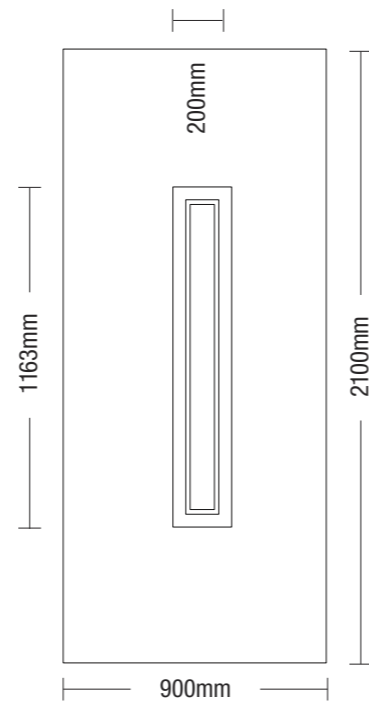

Panel dimensions / Dimensiuni Model
Dimensions du panneau

i750

Right image
Side panel: **i753**, Main panel: **i753**
Imagine dreaptă
Panoul lateral: **i753**, Panoul principal: **i753**
Image de droite
Panneau latéral: **i753**, Panneau principal: **i753**

H1001

Dimensions
Dimentiuini

| D | L |
|------|------|
| 230 | 400 |
| 600 | 800 |
| 1000 | 1200 |
| 1400 | 1600 |

Panel dimensions / Dimensiuni Model
Dimensions du panneau

iM10

Right image
Side panel: **M11**, Main panel: **M11**
Imagine dreaptă
Panoul lateral: **M11**, Panoul principal: **M11**
Image de droite
Panneau latéral: **M11**, Panneau principal: **M11**

Panel dimensions / Dimensiuni Model
Dimensions du panneau

inox
detailed
panels

M22

inoxM70

Right image
Main panel: **M70**
Imagine dreaptă
Panoul principal: **M70**
Image de droite
Panneau principal: **M70**

Panel dimensions / Dimensiuni Model
Dimensions du panneau

M80

Right image
Main panel: **M84**
Imagine dreaptă
Panoul principal: **M84**
Image de droite
Panneau principal: **M84**

inoxM100

Right image

Main panel: **M104**