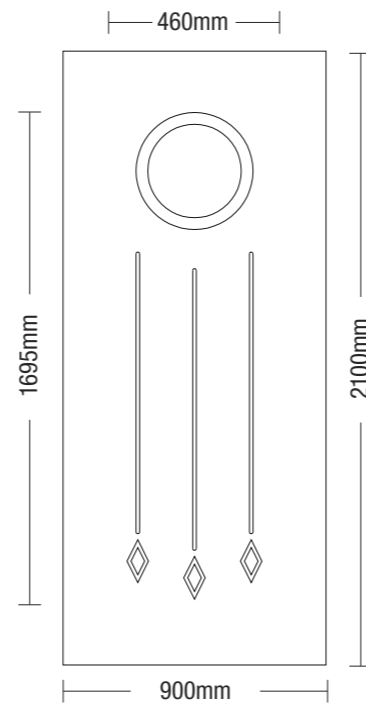

Panel dimensions / Dimensiuni Model
Dimensions du panneau

i160

inox
detailed
panels

i163

inox170

Right image

Side panel: **i1752**, Main panel: **i173**

Imagine dreaptă

i200

Panel dimensions / Dimensiuni Model
Dimensions du panneau

inox
detailed
panels

i201

Door Handles
Maner
Poignées de porte

H1001

Dimensions
Dimentiuini

| D | L |
|------|------|
| 230 | 400 |
| 600 | 800 |
| 1000 | 1200 |
| 1400 | 1600 |

i210

Panel dimensions / Dimensiuni Model
Dimensions du panneau

inox detailed
panels

i211

i220

inox detailed
panels

Panel dimensions / Dimensiuni Model
Dimensions du panneau

i221

Panel dimensions / Dimensiuni Model
Dimensions du panneau

inox
detailed
panels

i236

inox240

Right image
Main panel: i243
Imagine dreaptă
Panoul principal: i243
Image de droite
Panneau principal: i243

i240

Panel dimensions / Dimensiuni Model
Dimensions du panneau