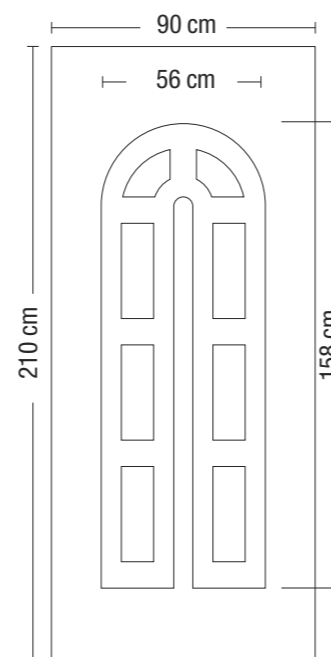

pressed panels
series4400

Panel dimensions / Dimensiuni Model
Dimensions du panneau

Left image
Main panel: **P4408X**
Imaginea stângă
Panoul principal: **P4408X**
Αριστερή εικόνα
Panneau principal: **P4408X**

Right image
Main panel: **P4408M**
Imagine dreaptă
Panoul principal: **P4408M**
Δεξιά εικόνα
Panneau principal: **P4408M**