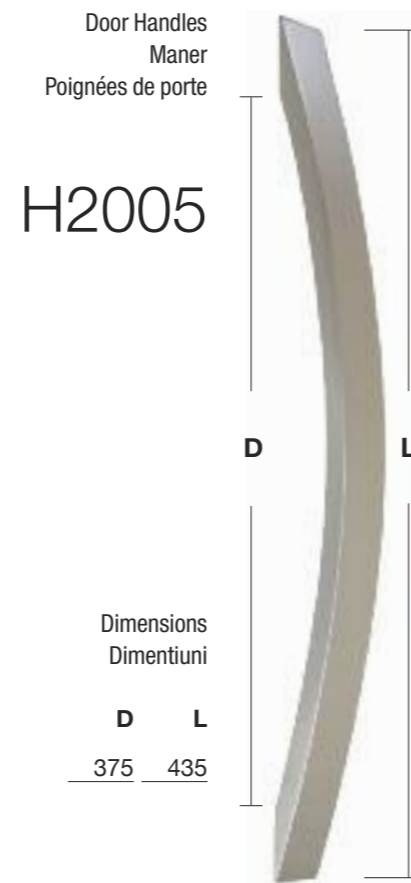

Panel dimensions / Dimensiuni Model
Dimensions du panneau

M80

Right image
Main panel: **M84**
Imagine dreaptă
Panoul principal: **M84**
Image de droite
Panneau principal: **M84**

inoxM100

Right image

Main panel: **M104**

Imagine dreaptă

Panoul principal: **M104**

Image de droite

Panneau principal: **M104**

M100

inox
detailed
panels

Panel dimensions / Dimensiuni Model
Dimensions du panneau

M104

inoxM110

Right image

Main panel: **M111**

Imagine dreaptă

Panoul principal: **M111**

Image de droite

Panneau principal: **M111**

M110

Panel dimensions / Dimensiuni Model
Dimensions du panneau

inox
detailed
panels

M111

pressed panels
series 100

Panel dimensions / Dimensiuni Model
Dimensions du panneau

P150

P105 B21

Left image
Main panel: **P103 B22**
Imaginea stângă
Panoul principal: **P103 B22**
Αριστερή εικόνα
Κεντρικό πάνελ: **P103 B22**