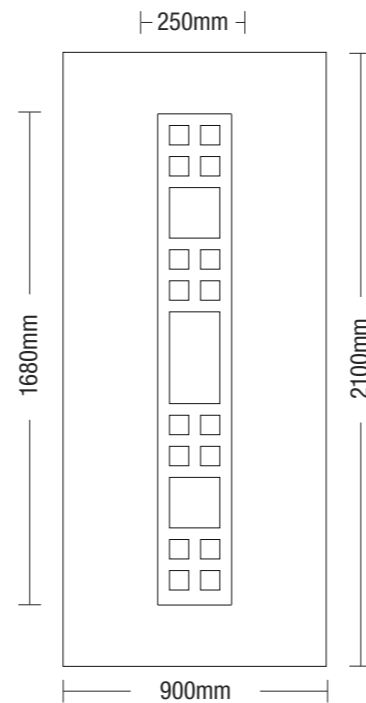

Panneau latéral: **i256**, Panneau principal: **i26**

i20

Panel dimensions / Dimensiuni Model
Dimensions du panneau

inox detailed
panels

i26

inox30

Right image

Main panel: i34

H1004

Dimensions
Dimentiuini

| D | L |
|-----|-----|
| 275 | 470 |

i150

inox
detailed
panels

Panel dimensions / Dimensiuni Model
Dimensions du panneau

i155

inox 160

i210

Panel dimensions / Dimensiuni Model
Dimensions du panneau

inox detailed
panels

i211

i220

inox detailed
panels

Panel dimensions / Dimensiuni Model
Dimensions du panneau

i221

Panel dimensions / Dimensiuni Model
Dimensions du panneau

inox
detailed
panels

i236

inox240

Right image
Main panel: i243
Imagine dreaptă
Panoul principal: i243
Image de droite
Panneau principal: i243

i240

Panel dimensions / Dimensiuni Model
Dimensions du panneau