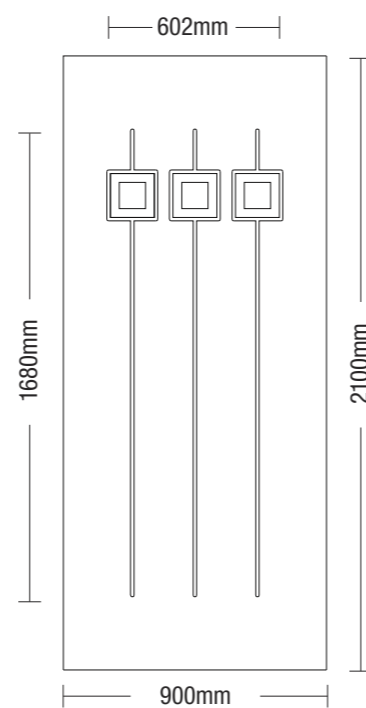

i100

Panel dimensions / Dimensiuni Model
Dimensions du panneau

inox
detailed
panels

i103

Door Handles
Maner
Poignées de porte

H1001

Dimensions
Dimentiuini

| D | L |
|------|------|
| 230 | 400 |
| 600 | 800 |
| 1000 | 1200 |
| 1400 | 1600 |

Panel dimensions / Dimensiuni Model
Dimensions du panneau

i110

Right image
Main panel: i111
Imagine dreaptă
Panoul principal: i111
Image de droite
Panneau principal: i111

inox120

Right image

Main panel: i127

Imagine dreaptă

Panoul principal: i127

Image de droite

Panneau principal: i127

i120

Panel dimensions / Dimensiuni Model
Dimensions du panneau

inox
detailed
panels

i127

Panel dimensions / Dimensiuni Model
Dimensions du panneau

i130

Right image
Main panel: i133
Imagine dreaptă
Panoul principal: i133
Image de droite
Panneau principal: i133

aluset

inox140

Right image

Main panel: **i141**