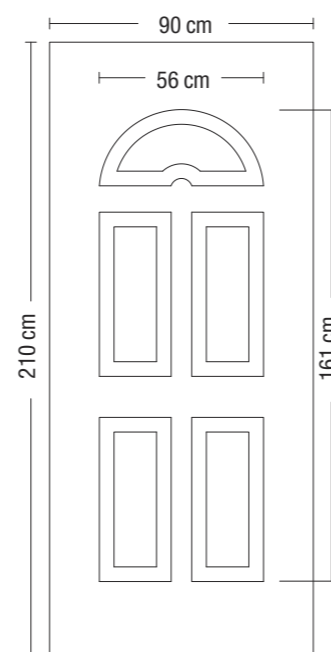

H1001

Dimensions
Dimentiuini

| D | L |
|------|------|
| 230 | 400 |
| 600 | 800 |
| 1000 | 1200 |
| 1400 | 1600 |

Panel dimensions / Dimensiuni Model
Dimensions du panneau

iM10

Right image
Side panel: **M11**, Main panel: **M11**
Imagine dreaptă
Panoul lateral: **M11**, Panoul principal: **M11**
Image de droite
Panneau latéral: **M11**, Panneau principal: **M11**

Panel dimensions / Dimensiuni Model
Dimensions du panneau

M80

Right image
Main panel: **M84**
Imagine dreaptă
Panoul principal: **M84**
Image de droite
Panneau principal: **M84**

inoxM100

Right image

Main panel: **M104**

Imagine dreaptă

Panoul principal: **M104**

Image de droite

Panneau principal: **M104**

M100

inox
detailed
panels

Panel dimensions / Dimensiuni Model
Dimensions du panneau

M104

Panel dimensions / Dimensiuni Model
Dimensions du panneau

inox
detailed
panels

M111

pressed panels
series 100

Panel dimensions / Dimensiuni Model
Dimensions du panneau

P150

P105 B21

Left image
Main panel: **P103 B22**
Imaginea stângă
Panoul principal: **P103 B22**
Αριστερή εικόνα
Κεντρικό πάνελ: **P103 B22**