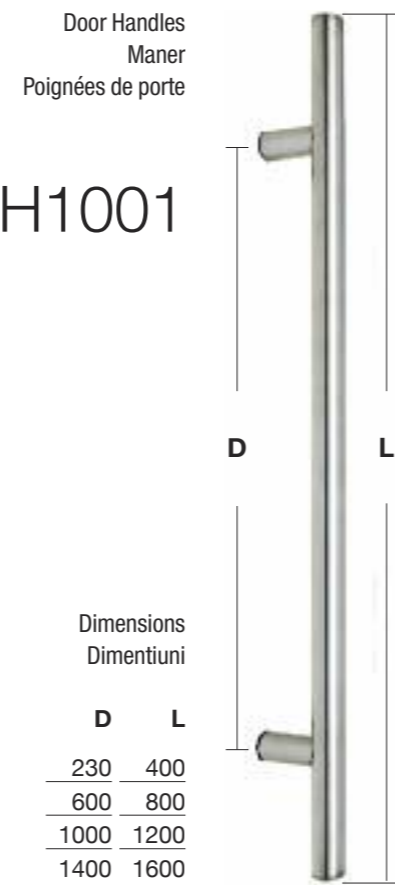

inox detailed
panels

i261

inox270

Right image

Main panel: i271

Imagine dreaptă

Panoul principal: i271

Image de droite

Panneau principal: i271

i270

Door Handles
Maner
Poignées de porte

H1005

Panel dimensions / Dimensiuni Model
Dimensions du panneau

inox
detailed
panels

i271

inox280

Right image

Main panel: i281

Imagine dreaptă

Panoul principal: i281

Image de droite

Panneau principal: i281

i280

Panel dimensions / Dimensiuni Model
Dimensions du panneau

inox
detailed
panels

i281

inox300

Right image

Main panel: i303

Imagine dreaptă

Panoul principal: i303

Image de droite