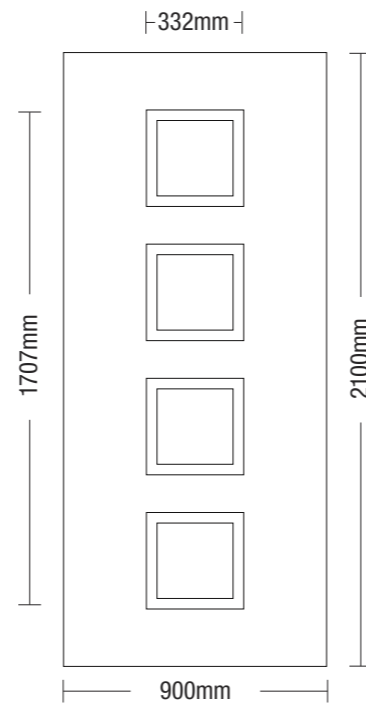

Panel dimensions / Dimensiuni Model
Dimensions du panneau

i110

Right image
Main panel: i111
Imagine dreaptă
Panoul principal: i111
Image de droite
Panneau principal: i111

inox120

Right image

Main panel: i127

i335

Panel dimensions / Dimensiuni Model
Dimensions du panneau

i334

Panel dimensions / Dimensiuni Model
Dimensions du panneau

Panel dimensions / Dimensiuni Model
Dimensions du panneau

inox340

Right image

Main panel: i344

Imagine dreaptă

Panoul principal: i344

Image de droite

Panneau principal: i344

i340

Panel dimensions / Dimensiuni Model
Dimensions du panneau

inox
detailed
panels

i344

| D | L |
|------|------|
| 230 | 400 |
| 600 | 800 |
| 1000 | 1200 |
| 1400 | 1600 |

Panel dimensions / Dimensiuni Model
Dimensions du panneau

i400

Right image
Main panel: i401
Imagine dreaptă
Panoul principal: i401
Image de droite
Panneau principal: i401