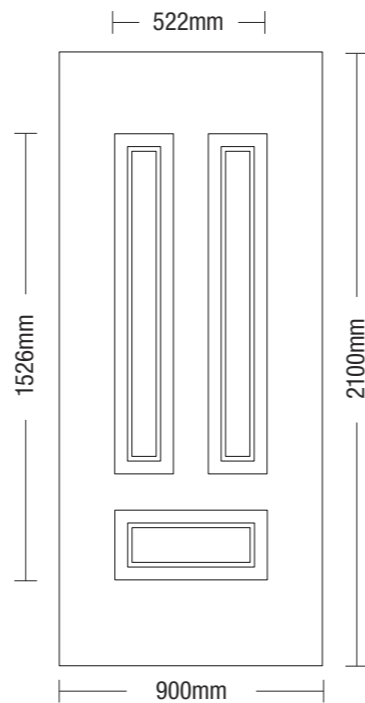

Panel dimensions / Dimensiuni Model
Dimensions du panneau

i750

Right image
Side panel: **i753**, Main panel: **i753**
Imagine dreaptă
Panoul lateral: **i753**, Panoul principal: **i753**
Image de droite
Panneau latéral: **i753**, Panneau principal: **i753**

H1001

Dimensions
Dimentiuini

| D | L |
|------|------|
| 230 | 400 |
| 600 | 800 |
| 1000 | 1200 |
| 1400 | 1600 |

Panel dimensions / Dimensiuni Model
Dimensions du panneau

iM10

Right image
Side panel: **M11**, Main panel: **M11**
Imagine dreaptă
Panoul lateral: **M11**, Panoul principal: **M11**
Image de droite
Panneau latéral: **M11**, Panneau principal: **M11**

Panel dimensions / Dimensiuni Model
Dimensions du panneau

inox
detailed
panels

M22

inoxM70

Right image
Main panel: **M70**
Imagine dreaptă
Panoul principal: **M70**
Image de droite
Panneau principal: **M70**

Panel dimensions / Dimensiuni Model
Dimensions du panneau

M80

Right image
Main panel: **M84**
Imagine dreaptă
Panoul principal: **M84**
Image de droite
Panneau principal: **M84**

inoxM100

Right image

Main panel: **M104**