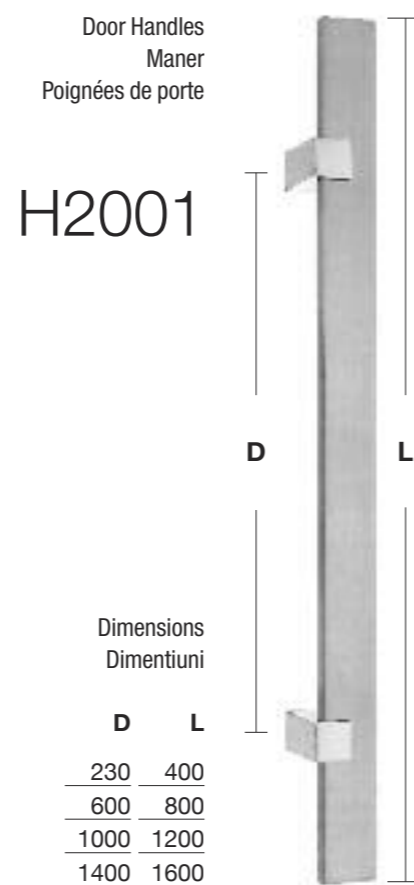

i100

Panel dimensions / Dimensiuni Model
Dimensions du panneau

inox
detailed
panels

i103

Door Handles
Maner
Poignées de porte

H1001

Dimensions
Dimentiuini

| D | L |
|------|------|
| 230 | 400 |
| 600 | 800 |
| 1000 | 1200 |
| 1400 | 1600 |

Panel dimensions / Dimensiuni Model
Dimensions du panneau

i110

Right image
Main panel: i111
Imagine dreaptă
Panoul principal: i111
Image de droite
Panneau principal: i111

inox120

Right image

Main panel: i127

Imagine dreaptă

Panoul principal: i127

Image de droite

Panneau principal: i127

i120

Panel dimensions / Dimensiuni Model
Dimensions du panneau

inox
detailed
panels

i127

Panel dimensions / Dimensiuni Model
Dimensions du panneau

i130

Right image
Main panel: i133
Imagine dreaptă
Panoul principal: i133
Image de droite
Panneau principal: i133

aluset

inox140

Right image

Main panel: **i141**