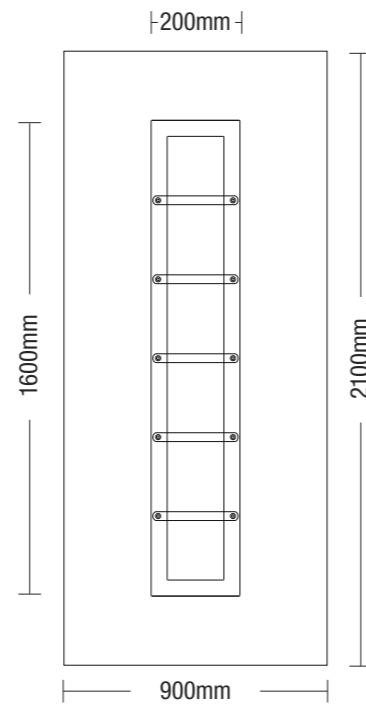

H1004

Dimensions
Dimentiuini

| D | L |
|-----|-----|
| 275 | 470 |

i150

inox
detailed
panels

Panel dimensions / Dimensiuni Model
Dimensions du panneau

i155

inox 160

Panel dimensions / Dimensiuni Model
Dimensions du panneau

i160

inox
detailed
panels

i163

inox170

Right image

Side panel: **i1752**, Main panel: **i173**

Imagine dreaptă

Panel dimensions / Dimensiuni Model
Dimensions du panneau

inox
detailed
panels

i236

inox240

Right image
Main panel: i243
Imagine dreaptă
Panoul principal: i243
Image de droite
Panneau principal: i243

i240

Panel dimensions / Dimensiuni Model
Dimensions du panneau

Panneau latéral: **i261**, Panneau principal: **i251**

i250

Panel dimensions / Dimensiuni Model
Dimensions du panneau

inox
detailed
panels

i251

i260

Panel dimensions / Dimensiuni Model
Dimensions du panneau