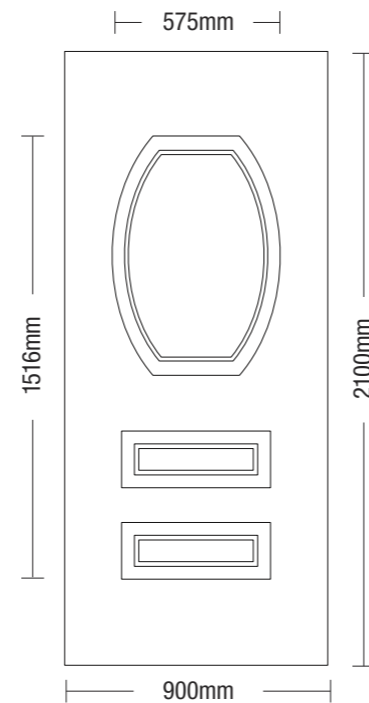

H1001

Dimensions
Dimentiuini

| D | L |
|------|------|
| 230 | 400 |
| 600 | 800 |
| 1000 | 1200 |
| 1400 | 1600 |

Panel dimensions / Dimensiuni Model
Dimensions du panneau

iM10

Right image
Side panel: **M11**, Main panel: **M11**
Imagine dreaptă
Panoul lateral: **M11**, Panoul principal: **M11**
Image de droite
Panneau latéral: **M11**, Panneau principal: **M11**

Panel dimensions / Dimensiuni Model
Dimensions du panneau

M80

Right image
Main panel: **M84**
Imagine dreaptă
Panoul principal: **M84**
Image de droite
Panneau principal: **M84**

inoxM100

Right image

Main panel: **M104**

Imagine dreaptă

Panoul principal: **M104**

Image de droite

Panneau principal: **M104**

M100

inox
detailed
panels

Panel dimensions / Dimensiuni Model
Dimensions du panneau

M104

Panel dimensions / Dimensiuni Model
Dimensions du panneau

inox
detailed
panels

M111

pressed panels
series 100

Panel dimensions / Dimensiuni Model
Dimensions du panneau

P150

P105 B21

Left image
Main panel: **P103 B22**
Imaginea stângă
Panoul principal: **P103 B22**
Αριστερή εικόνα
Κεντρικό πάνελ: **P103 B22**