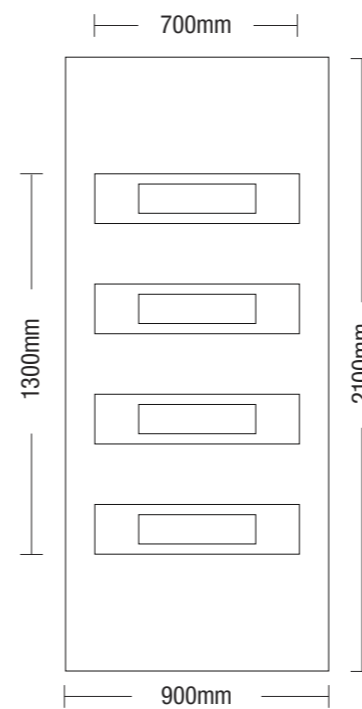

Panel dimensions / Dimensiuni Model
Dimensions du panneau